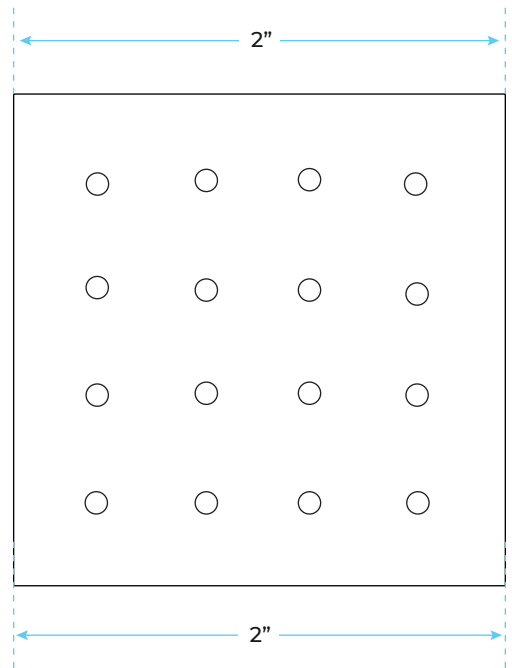

Body Jets Size:

Thread Interface Size: G 1/2 Inch
Function: Rainfall
Type: Fixed Rotatable Type
Installation Type: Wall Mounted
Size: 50* 50 mm(2 inch)
Material: Brass
Feature: Can rotate 360 degrees
Flow Rate: 1.5 GPM / 5.7 LPM (each
Bodyspray)