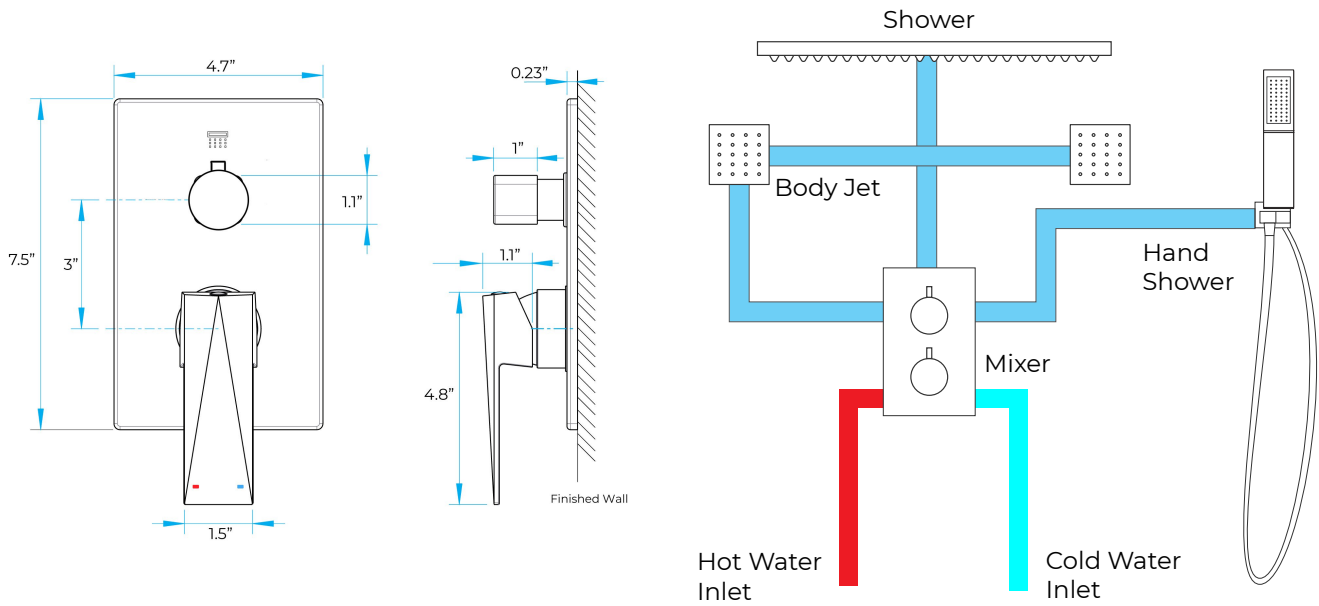

## Specifications

- TYPE: SHOWER SET & SHOWER MIXER
- STYLE: CONTEMPORARY
- TYPE: FIXED SUPPORT TYPE
- SURFACE FINISH: DARK OIL RUBBED BRONZE
- INSTALLATION TYPE: WALL MOUNT
- NUMBER OF JETS: FOUR
- CONTROL TYPE: SINGLE HOLDER DUAL CONTROL
- SHOWER ARM SIZE : 16"

## Shower Head Size:

8"

8"

Flow Rate  
2.5 GPM / 9.5 LPM (rain Shower);

## Mixer Size :

## Body Jets Size:

Thread Interface Size: G 1/2 Inch  
 Function: Rainfall  
 Type: Fixed Rotatable Type  
 Installation Type: Wall Mounted  
 Size: 50\* 50 mm(2 inch)  
 Material: Brass  
 Feature: Can rotate 360 degrees  
 Flow Rate: 1.5 GPM / 5.7 LPM (each  
 Bodyspray)