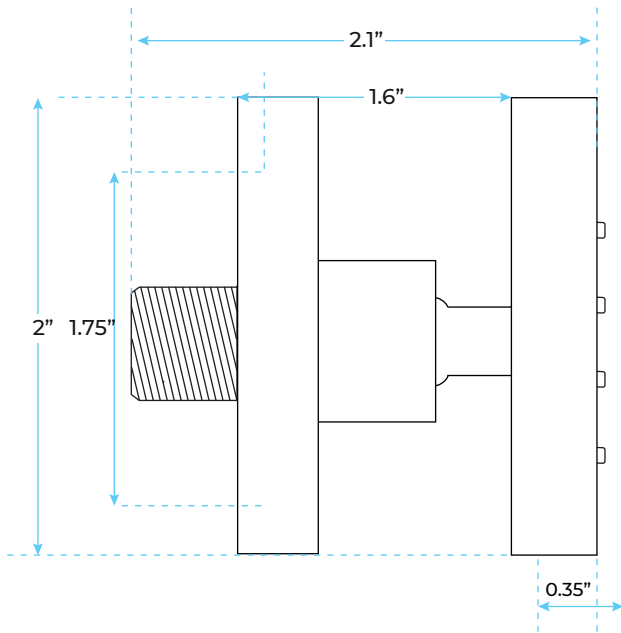

## Specifications

- TYPE: SHOWER SET & SHOWER MIXER
- STYLE: CONTEMPORARY
- TYPE: FIXED SUPPORT TYPE
- SURFACE FINISH: DARK OIL RUBBED BRONZE
- INSTALLATION TYPE: WALL MOUNT
- NUMBER OF JETS: FOUR
- CONTROL TYPE: SINGLE HOLDER DUAL CONTROL
- SHOWER ARM SIZE : 16"

## Shower Head Size:

8"

8"

Flow Rate  
2.5 GPM / 9.5 LPM (rain Shower);

## Mixer Size :

## Body Jets Size:

Thread Interface Size: G 1/2 Inch  
 Function: Rainfall  
 Type: Fixed Rotatable Type  
 Installation Type: Wall Mounted  
 Size: 50\* 50 mm(2 inch)  
 Material: Brass  
 Feature: Can rotate 360 degrees  
 Flow Rate: 1.5 GPM / 5.7 LPM (each  
 Bodyspray)