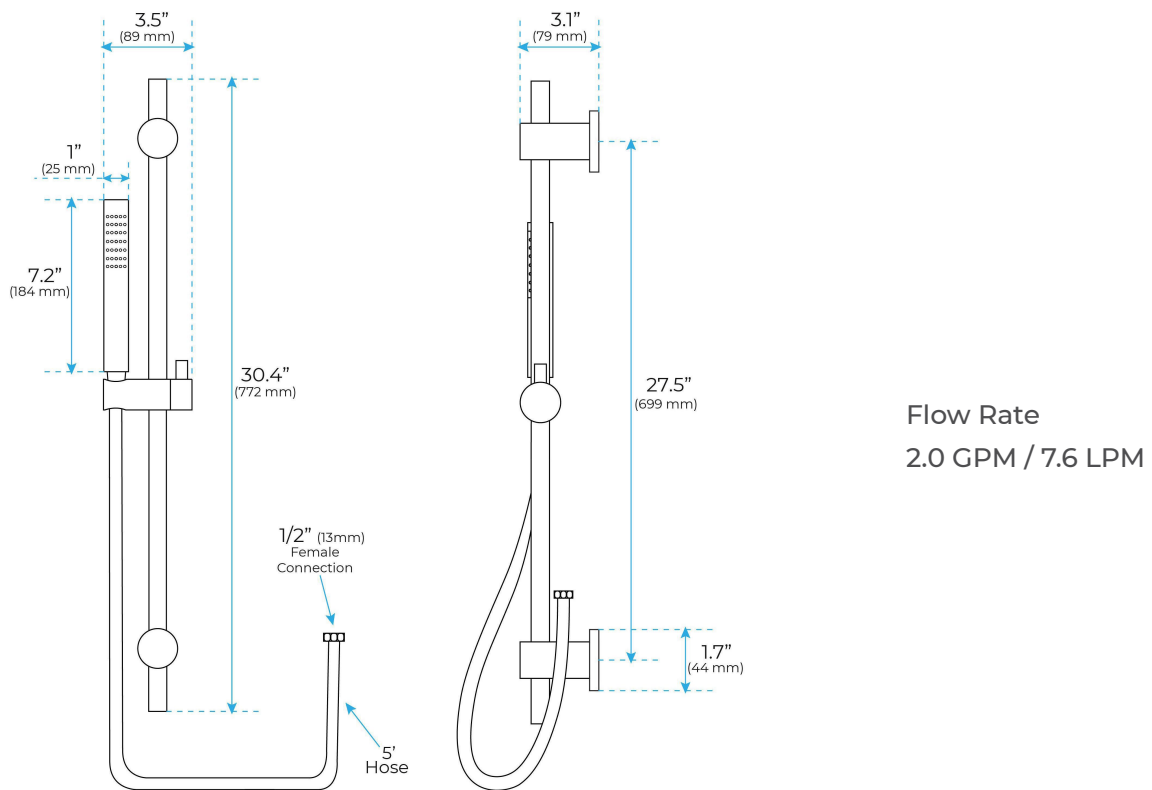

## Specifications

- TYPE: SHOWER SET & SHOWER MIXER
- STYLE: CONTEMPORARY
- TYPE: FIXED SUPPORT TYPE
- SURFACE FINISH: DARK OIL RUBBED BRONZE
- INSTALLATION TYPE: WALL MOUNT
- NUMBER OF JETS: FOUR
- CONTROL TYPE: SINGLE HOLDER DUAL CONTROL
- SHOWER ARM SIZE : 16"

## Shower Head Size:

8"

8"

Flow Rate  
2.5 GPM / 9.5 LPM (rain Shower);

## Mixer Size :

## Body Jets Size:

Thread Interface Size: G 1/2 Inch  
 Function: Rainfall  
 Type: Fixed Rotatable Type  
 Installation Type: Wall Mounted  
 Size: 50\* 50 mm(2 inch)  
 Material: Brass  
 Feature: Can rotate 360 degrees  
 Flow Rate: 1.5 GPM / 5.7 LPM (each  
 Bodyspray)